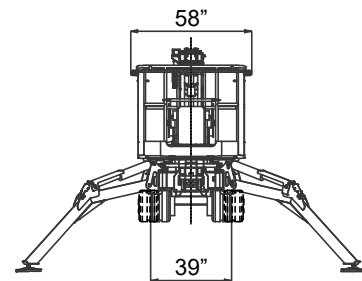

SERVICE ONE ACCESS, INC.

X770

TRACK MOUNTED BOOM

This amazing compact lift reaches heights of 84 feet, fits through a 39 inch door, and weighs just 9,665 lbs

800-298-7990

www.ServiceOneAccess.com

narrow • low floor pressure • articulating

"Crawler" Drive Navigates Rough Terrain

Fits Through 39 inch Door

Compact Outrigger Footprint

RENTALS • SALES • SERVICE

HOW WE MEASURE UP

X770 TRACK MOUNTED BOOM

Working Height	84'
Maximum Platform Height	77'-5"
Horizontal Reach	43'
Height (Transport Mode)	6'-6.5"
Width (Transport Mode)	39"
Length w/o basket (Transport Mode)	19'-7"
Weight (with Standard Equipment):	9,665 lbs
Track Bearing Pressure	7.8 psi
Outrigger Bearing Pressure	65.3 psi

Lift drawings are not to scale

All measurements are intended as a guide and optional equipment/upgrades may alter measurements. We reserve the right to change prices and specifications without prior notice.