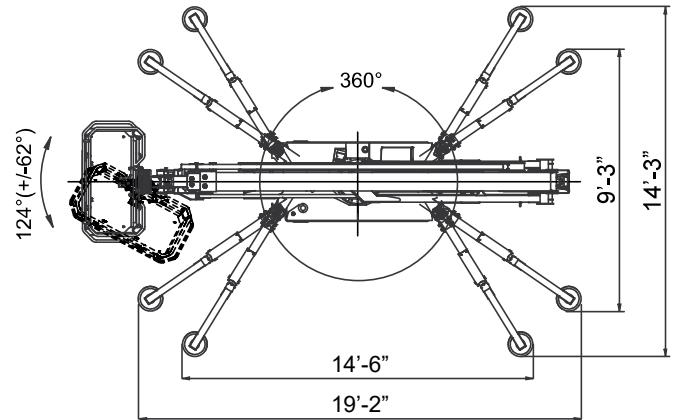

SERVICE ONE ACCESS, INC.

X770

TRACK MOUNTED BOOM

This amazing compact lift reaches heights of 84 feet, fits through a 39 inch door, and weighs just 9,665 lbs

800-298-7990

www.ServiceOneAccess.com

narrow • low floor pressure • articulating

"Crawler" Drive Navigates Rough Terrain

Fits Through 39 inch Door

Compact Outrigger Footprint

RENTALS • SALES • SERVICE

HOW WE MEASURE UP

X770 TRACK MOUNTED BOOM

Working Height	84'
Maximum Platform Height	77'-5"
Horizontal Reach	43'
Height (Transport Mode)	6'-6.5"
Width (Transport Mode)	39"
Length w/o basket (Transport Mode)	19'-7"
Weight (with Standard Equipment):	9,665 lbs
Track Bearing Pressure	7.8 psi
Outrigger Bearing Pressure	65.3 psi

Lift drawings are not to scale

All measurements are intended as a guide and optional equipment/upgrades may alter measurements. We reserve the right to change prices and specifications without prior notice.