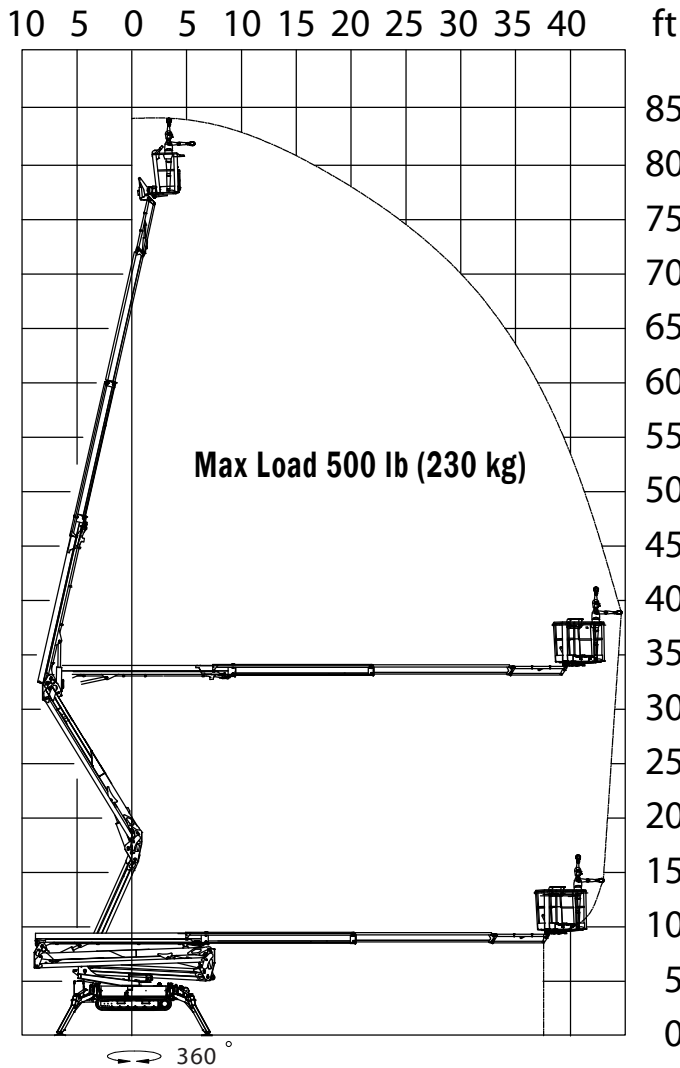

SERVICE ONE ACCESS, INC.

X770

TRACK MOUNTED BOOM

This amazing compact lift reaches heights of 84 feet, fits through a 39 inch door, and weighs just 9,665 lbs

800-298-7990

www.ServiceOneAccess.com

narrow • low floor pressure • articulating

"Crawler" Drive Navigates Rough Terrain

Fits Through 39 inch Door

Compact Outrigger Footprint

RENTALS • SALES • SERVICE

HOW WE MEASURE UP

X770 TRACK MOUNTED BOOM

Working Height	84'
Maximum Platform Height	77'-5"
Horizontal Reach	43'
Height (Transport Mode)	6'-6.5"
Width (Transport Mode)	39"
Length w/o basket (Transport Mode)	19'-7"
Weight (with Standard Equipment):	9,665 lbs
Track Bearing Pressure	7.8 psi
Outrigger Bearing Pressure	65.3 psi