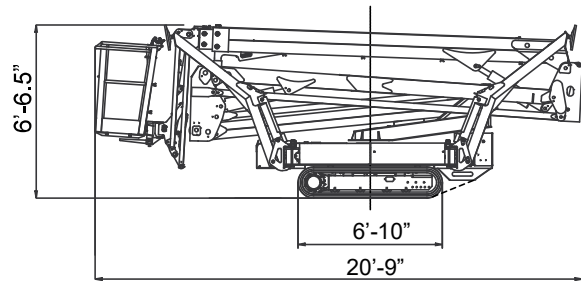

SERVICE ONE ACCESS, INC.

X770

TRACK MOUNTED BOOM

This amazing compact lift reaches heights of 84 feet, fits through a 39 inch door, and weighs just 9,665 lbs

800-298-7990

www.ServiceOneAccess.com

narrow • low floor pressure • articulating

"Crawler" Drive Navigates Rough Terrain

Fits Through 39 inch Door

Compact Outrigger Footprint

RENTALS • SALES • SERVICE

HOW WE MEASURE UP

X770 TRACK MOUNTED BOOM

Working Height	84'
Maximum Platform Height	77'-5"
Horizontal Reach	43'
Height (Transport Mode)	6'-6.5"
Width (Transport Mode)	39"
Length w/o basket (Transport Mode)	19'-7"
Weight (with Standard Equipment):	9,665 lbs
Track Bearing Pressure	7.8 psi
Outrigger Bearing Pressure	65.3 psi

Lift drawings are not to scale

All measurements are intended as a guide and optional equipment/upgrades may alter measurements. We reserve the right to change prices and specifications without prior notice.