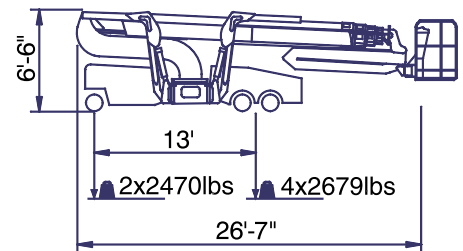

S E R V I C E   O N E   A C C E S S ,   I N C .

Reach  
New  
Heights

**Reach-Master FS-121**  
*The Ultimate Atrium Lift*

**121 Foot Working  
Height**

**Passes Through a  
36 Inch Wide Door**

**20 Foot Double Jib  
(2 x 10')**

## REACH-MASTER FS-121 SPECIFICATIONS

Working Height:	121'
Max Outreach:	53'
Height (Transport Mode):	6' - 6"
Length	26' - 7"
Width	2' - 11"
Max pressure, Tires:	84 psi
Max Pressure, Footplate	39 psi
Weight (with standard equipment):	15,840 lbs

### Outrigger Layout (Optimized)

Basket load = 220lb

### Outrigger Layout (Standard)

Basket load = 440lb

All measurements are intended as a guide and optional equipment/upgrades may alter measurements. We reserve the right to change prices and specifications without prior notice.