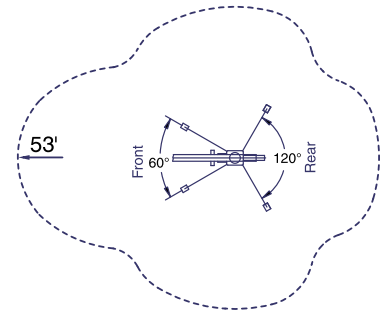

HOW WE MEASURE UP

REACH-MASTER FS-121 SPECIFICATIONS

Working Height:	121'
Max Outreach:	53'
Height (Transport Mode):	6' - 6"
Length	26' - 7"
Width	2' - 11"
Max pressure, Tires:	84 psi
Max Pressure, Footplate	39 psi
Weight (with standard equipment):	15,840 lbs

Outrigger Layout (Optimized)

Basket load = 220lb