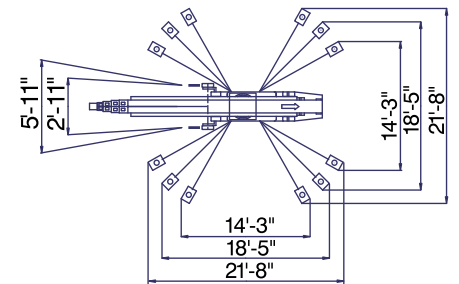

S E R V I C E   O N E   A C C E S S ,   I N C .

Reach  
New  
Heights

**Reach-Master FS-121**  
*The Ultimate Atrium Lift*

**121 Foot Working  
Height**

**Passes Through a  
36 Inch Wide Door**

**20 Foot Double Jib  
(2 x 10')**

## REACH-MASTER FS-121 SPECIFICATIONS

Working Height:	121'
Max Outreach:	53'
Height (Transport Mode):	6' - 6"
Length	26' - 7"
Width	2' - 11"
Max pressure, Tires:	84 psi
Max Pressure, Footplate	39 psi
Weight (with standard equipment):	15,840 lbs

### Outrigger Layout (Optimized)

Basket load = 220lb

### Outrigger Layout (Standard)

Basket load = 440lb

All measurements are intended as a guide and optional equipment/upgrades may alter measurements. We reserve the right to change prices and specifications without prior notice.