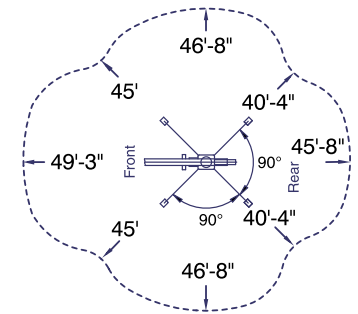

Outrigger Layout (Standard)

Basket load = 440lb