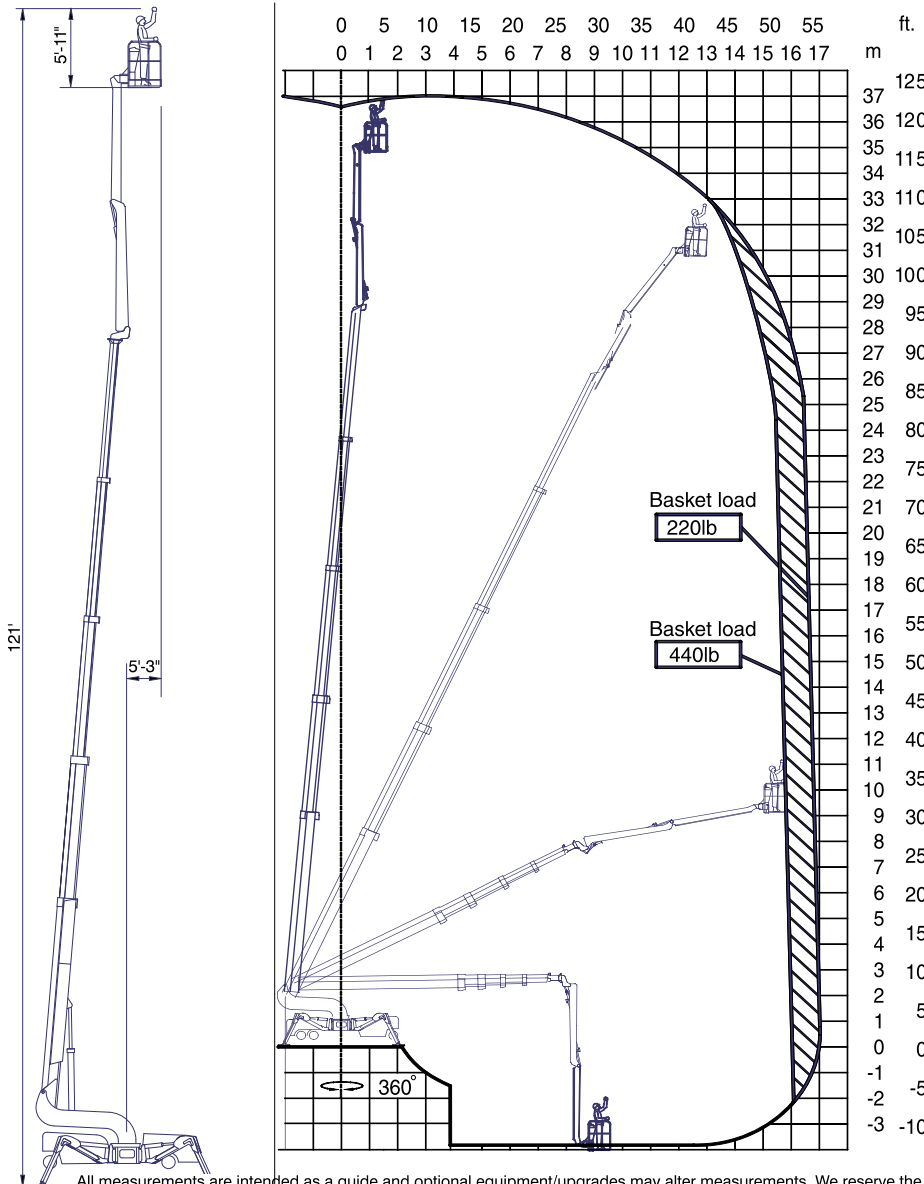

S E R V I C E   O N E   A C C E S S ,   I N C .

Reach  
New  
Heights

**Reach-Master FS-121**  
*The Ultimate Atrium Lift*

**121 Foot Working  
Height**

**Passes Through a  
36 Inch Wide Door**

**20 Foot Double Jib  
(2 x 10')**

## REACH-MASTER FS-121 SPECIFICATIONS

Working Height:	121'
Max Outreach:	53'
Height (Transport Mode):	6' - 6"
Length	26' - 7"
Width	2' - 11"
Max pressure, Tires:	84 psi
Max Pressure, Footplate	39 psi
Weight (with standard equipment):	15,840 lbs

### Outrigger Layout (Optimized)

Basket load = 220lb

### Outrigger Layout (Standard)

Basket load = 440lb

All measurements are intended as a guide and optional equipment/upgrades may alter measurements. We reserve the right to change prices and specifications without prior notice.