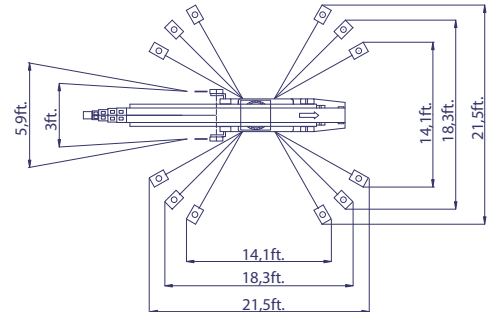

## Reach-Master FS-138

*The Ultimate Atrium Lift*

- 132 Foot Working Height
- Passes Through a 35 Inch Wide Door
- 20 Foot Double Jib
- Unprecedented 54 Foot Outreach
- Multi-Positioning Outriggers for Flexible Set-Up

## REACH-MASTER 138 SPECIFICATIONS

Working Height:	138'
Max Outreach:	54'
Height (Transport Mode):	6' - 6"
Length	27' - 1"
Width	2' - 11"
Max pressure, Tires:	97 psi
Max Pressure, Footplate	43 psi
Weight (with standard equipment):	17,600 lbs

### Outrigger Layout (Standard)

Basket load = 440lb

All measurements are intended as a guide and optional equipment/upgrades may alter measurements. We reserve the right to change prices and specifications without prior notice.