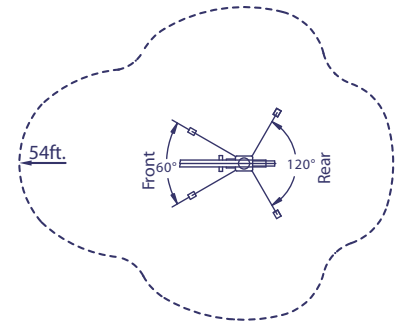

HOW WE MEASURE UP

REACH-MASTER 138 SPECIFICATIONS

Working Height:	138'
Max Outreach:	54'
Height (Transport Mode):	6' - 6"
Length	27' - 1"
Width	2' - 11"
Max pressure, Tires:	97 psi
Max Pressure, Footplate	43 psi
Weight (with standard equipment):	17,600 lbs

Outrigger Layout (Optimized)

Basket load = 220lb