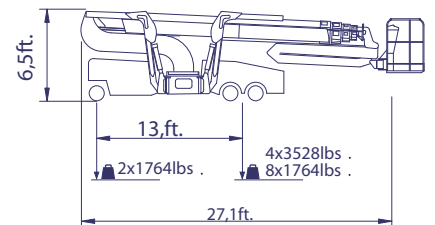

## Reach-Master FS-138

*The Ultimate Atrium Lift*

- 132 Foot Working Height
- Passes Through a 35 Inch Wide Door
- 20 Foot Double Jib
- Unprecedented 54 Foot Outreach
- Multi-Positioning Outriggers for Flexible Set-Up

## REACH-MASTER 138 SPECIFICATIONS

Working Height:	138'
Max Outreach:	54'
Height (Transport Mode):	6' - 6"
Length	27' - 1"
Width	2' - 11"
Max pressure, Tires:	97 psi
Max Pressure, Footplate	43 psi
Weight (with standard equipment):	17,600 lbs

### Outrigger Layout (Optimized)

Basket load = 220lb

### Outrigger Layout (Standard)

Basket load = 440lb

All measurements are intended as a guide and optional equipment/upgrades may alter measurements. We reserve the right to change prices and specifications without prior notice.