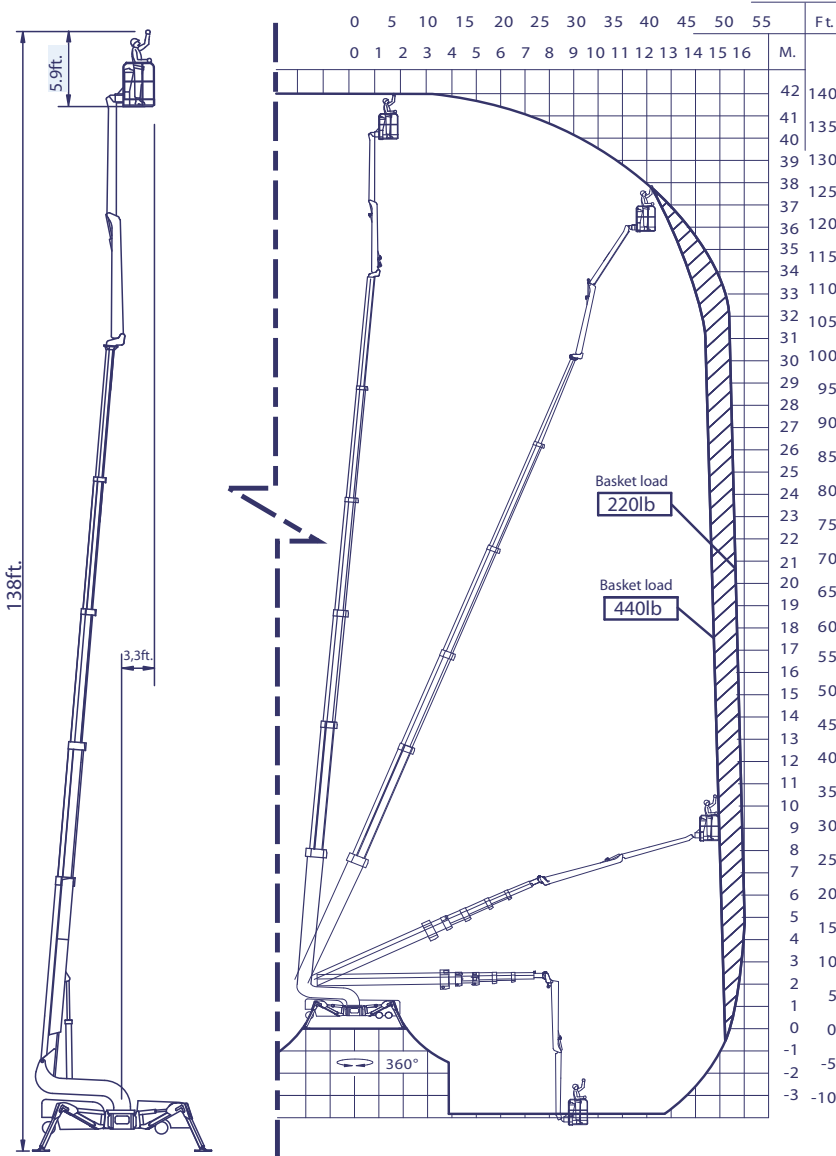

All measurements are intended as a guide and optional equipment/upgrades may alter measurements. We reserve the right to change prices and specifications without prior notice.

Custom Aerial Booms and Atrium Lifts available up to 180 foot reach. Access solutions and consulting services available worldwide.

NATIONWIDE Rentals • Sales • Service
SERVICE ONE ACCESS, INC.

2850 W. Fulton • Chicago, Illinois 60612

773.533.5100

fax: 773.533.3088

www.reach-master.com

8 0 0 . 2 9 8 . 7 9 9 0

Call us for more information or to arrange for an ON-SITE EVALUATION.