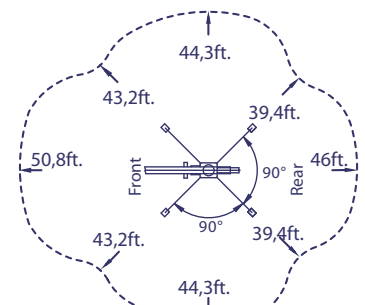

Outrigger Layout (Standard)

Basket load = 440lb