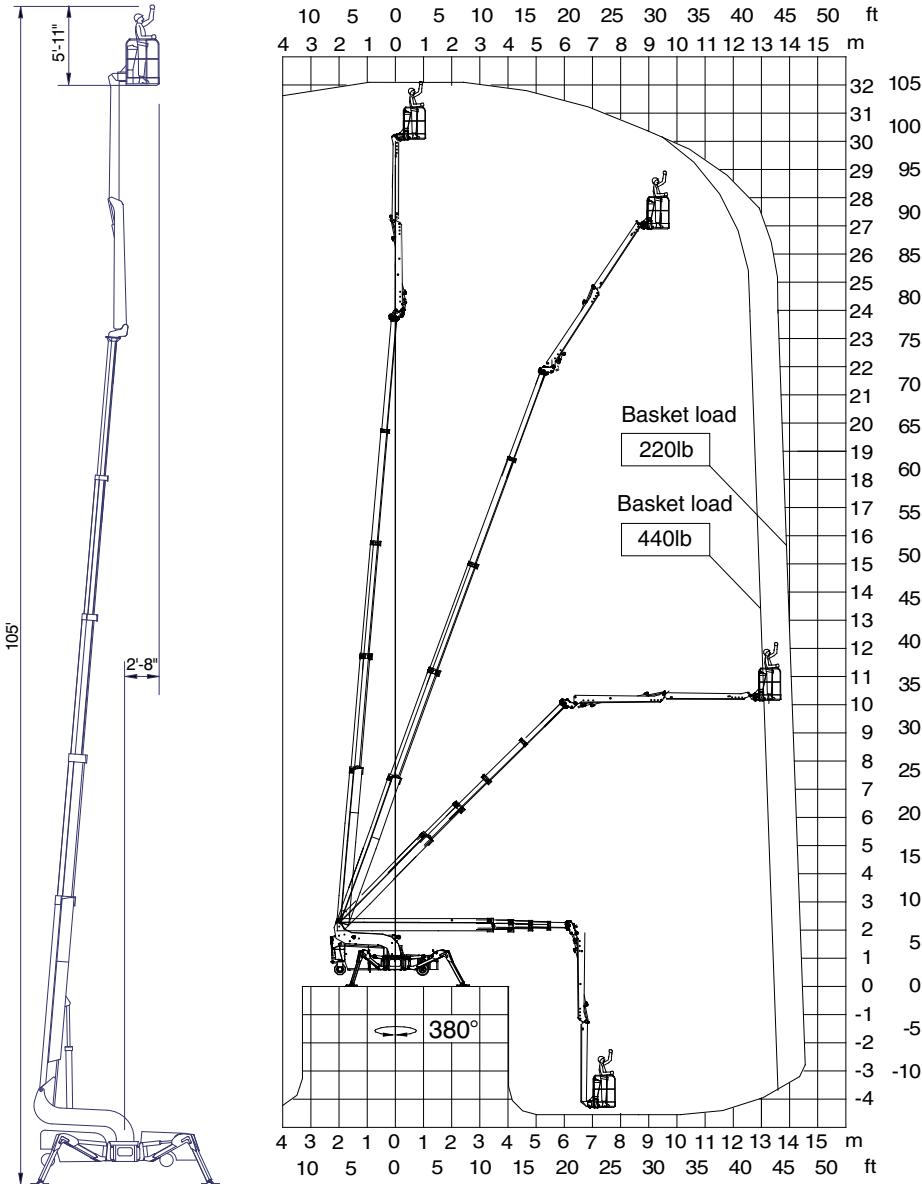

Custom Aerial Booms
and Atrium Lifts
available up to 180 foot
reach. Access
solutions and consulting
services available
worldwide.

NATIONWIDE Rentals • Sales • Service
SERVICE ONE, INC.

2850 W. Fulton • Chicago, Illinois 60612

773.533.5100

fax: 773.533.3088

www.reach-master.com

8 0 0 . 2 9 8 . 7 9 9 0

Call us for
more information
or to arrange
for an **ON-SITE**
EVALUATION.