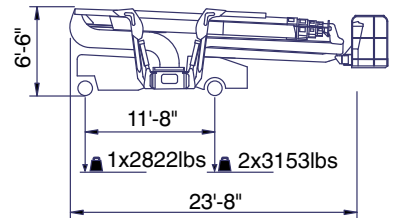

## **Reach-Master FS-105**

*The Ultimate Atrium Lift*

- 105 Foot Working Height
- Passes Through a 32 Inch Wide Door
- 20 Foot Double Jib
- Unprecedented 45 Foot Outreach
- Multi-Positioning Outriggers for Flexible Set-Up

## REACH-MASTER FS-105 SPECIFICATIONS

Weight:	9127 pounds
Height (Transport Mode):	6'-6"
Length/Width (Min.-Max.):	24 feet/32"-56"
Maximum Outreach (Varies, see outrigger layout):	45—47 feet
Maximum ground pressure under 1 wheel:	134 psi
Maximum ground pressure under 1 outrigger plate:	41.2 psi
Maximum load on any 1 outrigger:	4945 pounds

### Outrigger Layout (Optimized)

Basket load = 220lb

### Outrigger Layout (Standard)

Basket load = 440lb

Custom Aerial Booms  
and Atrium Lifts  
available up to 180 foot  
reach. Access  
solutions and consulting  
services available  
worldwide.

**NATIONWIDE Rentals • Sales • Service**  
**SERVICE ONE, INC.**