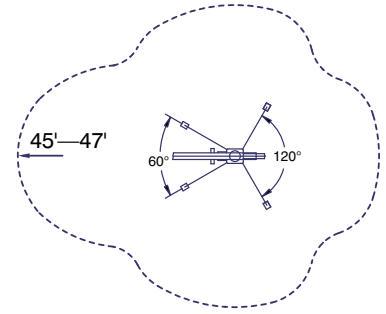

HOW WE MEASURE UP

REACH-MASTER FS-105 SPECIFICATIONS

Weight:	9127 pounds
Height (Transport Mode):	6'-6"
Length/Width (Min.-Max.):	24 feet/32"-56"
Maximum Outreach (Varies, see outrigger layout):	45—47 feet
Maximum ground pressure under 1 wheel:	134 psi
Maximum ground pressure under 1 outrigger plate:	41.2 psi
Maximum load on any 1 outrigger:	4945 pounds

Outrigger Layout (Optimized)

Basket load = 220lb