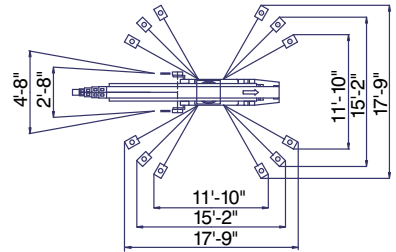

## **Reach-Master FS-105**

*The Ultimate Atrium Lift*

- 105 Foot Working Height
- Passes Through a 32 Inch Wide Door
- 20 Foot Double Jib
- Unprecedented 45 Foot Outreach
- Multi-Positioning Outriggers for Flexible Set-Up

## REACH-MASTER FS-105 SPECIFICATIONS

Weight:	9127 pounds
Height (Transport Mode):	6'-6"
Length/Width (Min.-Max.):	24 feet/32"-56"
Maximum Outreach (Varies, see outrigger layout):	45—47 feet
Maximum ground pressure under 1 wheel:	134 psi
Maximum ground pressure under 1 outrigger plate:	41.2 psi
Maximum load on any 1 outrigger:	4945 pounds

### Outrigger Layout (Optimized)

Basket load = 220lb

### Outrigger Layout (Standard)

Basket load = 440lb

Custom Aerial Booms  
and Atrium Lifts  
available up to 180 foot  
reach. Access  
solutions and consulting  
services available  
worldwide.

**NATIONWIDE Rentals • Sales • Service**  
**SERVICE ONE, INC.**