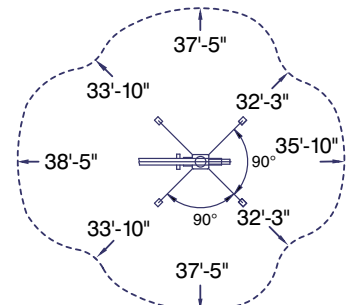

Outrigger Layout (Standard)

Basket load = 440lb